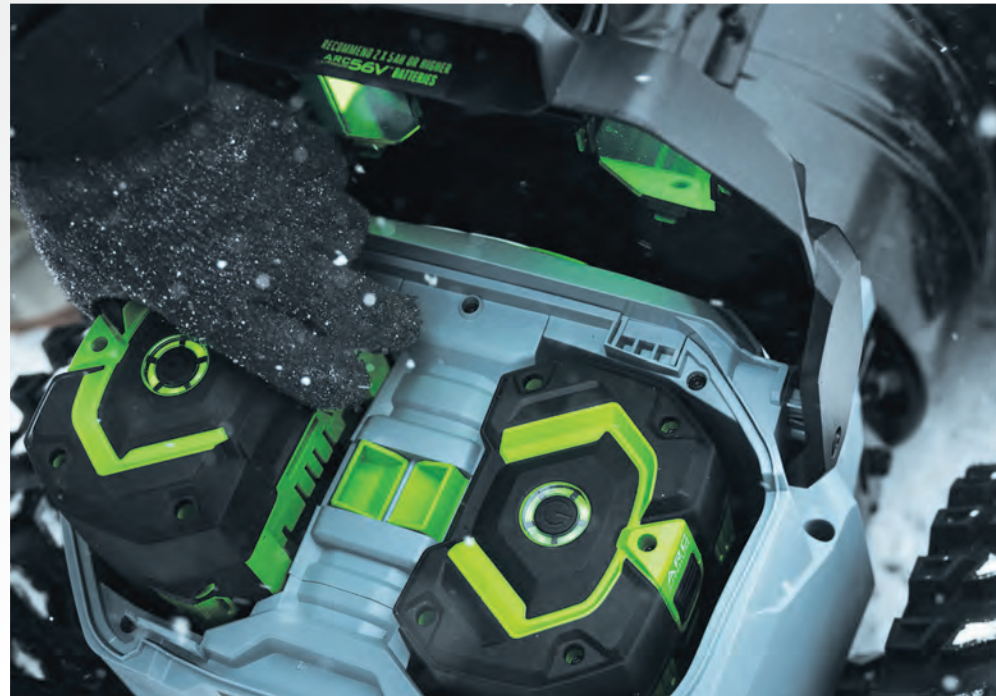

TAKE ON ANYTHING WINTER THROWS AT YOU

The EGO POWER+ 28 In. Self-Propelled 2-Stage Snow Blower with Peak Power™ exceeds the power and performance of gas without the noise, fuss, and fumes. Featuring Peak Power+ technology, EGO's most powerful cordless snow blower combines the power of any two EGO 56V ARC™ Lithium batteries with a steel auger, a 28-inch clearing width, and 21-inch clearing height to churn through the absolute worst winter can unleash on you—and throws it up to 60 feet away. Its 2-in-1 electronic chute adjustment delivers effortless control of the 200-degree chute direction and deflection so you can throw snow where you need it for efficient snow removal. This 28-inch two-stage snow blower features heated handle grips to help keep your hands warm in the coldest, snowiest conditions while trigger-controlled steering assists with turning the machine for added control. Clear a 32-car driveway with 8 inches of snow on a single charge with two included 12.0Ah ARC™ Lithium batteries. Get the job done easily with variable-speed self-propelled forward and reverse directions, four LED lights for added visibility in early morning or evening, and 16-by-5-inch snow tires for added traction in slippery conditions. Experience Power Beyond Belief™ with the EGO POWER+ 28-Inch Self-Propelled 2-Stage Snow Blower with Peak Power™ and the entire EGO POWER+ lineup.

SNT2807 EGO POWER+ 28" 2-STAGE SNOW BLOWER

PEAK POWER TECHNOLOGY™
COMBINES THE POWER OF ANY TWO EGO ARC LITHIUM™ BATTERIES

	SNT2807
MOTOR TYPE	Brushless
AUGER SPEED CONTROL	Variable
HEATED HANDLES	Yes
CLEARING WIDTH	28"
CLEARING HEIGHT	21"
CHUTE ADJUSTMENT	200°
CHUTE CONTROL	Electronic
THROWING DISTANCE	Up to 60'
PROPULSION	Self-propelled
STEERING	Trigger Controlled
TIRE SIZE	16" x 5"
RUN TIME	2 x 12.0 Ah
	32-car driveway with 8" of snow
WEATHER RESISTANCE	IPX4
WEIGHT WITHOUT BATTERY	180 lbs

*Run time may vary and depend on the battery used, charge level of battery, user's operation technique and condition of snow.

*Run time may vary and depend on the battery used, charge level of battery, user's operation technique and condition of snow.