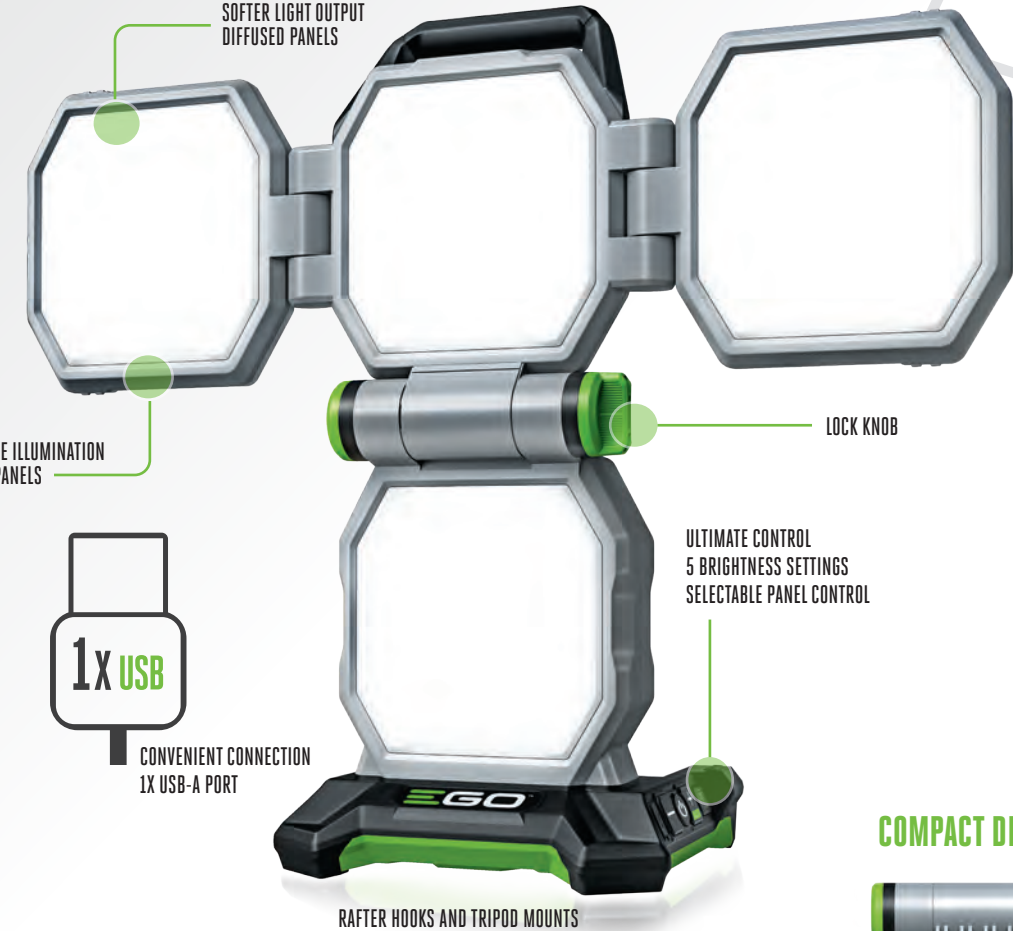

10,000
LUMENS
OF 4500K
DAYLIGHT

RAFTER HOOKS AND TRIPOD MOUNTS

COMPACT DESIGN