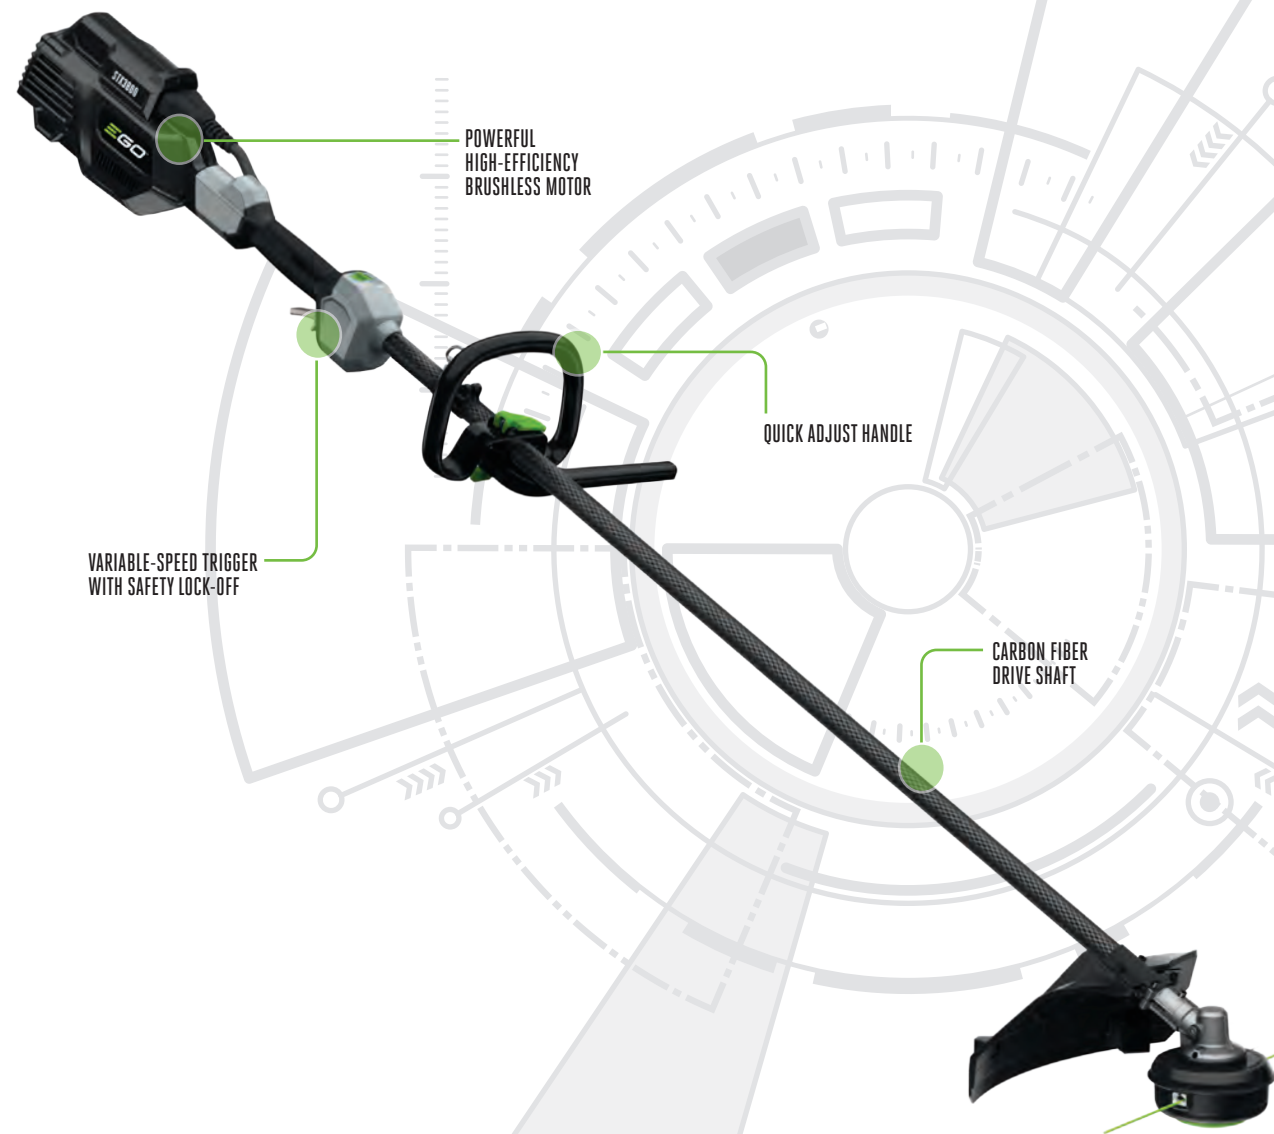

THE TOUGH ANSWER TO ROUGH GROUND

Perfectly balanced for comfortable use, the EGO Power+ Commercial Backpack Series String Trimmer make short work of even the roughest ground. Power comes from EGO's Commercial Backpack Battery and the ready-for-anything 2,000-watt motor.

All this is channeled through the light and durable carbon fiber shaft. Unlike alloy shafts, it won't bend and lose its shape over time, keeping vibration levels to a minimum.

STX3800 COMMERCIAL BACKPACK SERIES STRING TRIMMER

Leave the fuss and fumes of gas behind with this powerful, pro-standard tool. Pair up with our Commercial Backpack Battery BAX1501 for all-day power and comfort.

	STX3800
CUTTING WIDTH – Line trimmer head	15"
TOTAL LENGTH	73" / 6'
RUN TIME* WITH BAX1501 BATTERY	With trimmer head Up to 300 mins
SPEED CONTROL	Constant variable speed
NO LOAD SPEEDS	5700 rpm
SOFT-START	Yes
LINE DIAMETER	.095" - 1.0"
LINE FEED	Manual wind bump feed head
DUAL LINE	Yes
ROTATING DIRECTION	Counter-clockwise
AUXILIARY HANDLE	Loop handle
HARNESS	Hip pad (AHP1500)
WEIGHT	14.3 lbs
MOTOR TYPE	Brushless
	With trimmer head
VIBRATION (M/S²)	1.9/1.5

*Run time may vary and depend on the battery used, charge level of battery, condition of grass and user's operation technique.