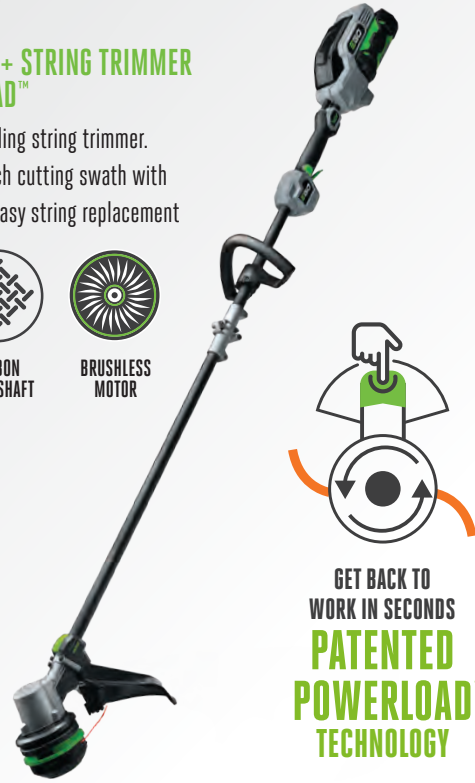

CARBON FIBER SHAFT

4.0 AH BATTERY

HIGH-EFFICIENCY BRUSHLESS MOTOR FOR LIFELONG DURABILITY

CONTINUOUS 16" CUTTING SWATH FOR FASTER, MORE EFFICIENT TRIMMING

Please note: Some features are not available on all models.

ST1521S
15" EGO POWER+ STRING TRIMMER
with POWERLOAD™

World's first self-winding string trimmer. Variable-speed, 15-inch cutting swath with auto-wind head and easy string replacement

GET BACK TO WORK IN SECONDS
PATENTED POWERLOAD™ TECHNOLOGY