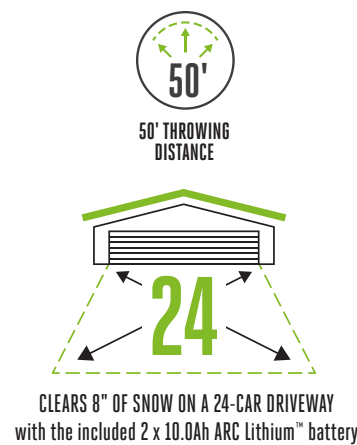

SNT2416
EGO POWER+ 24" 2-STAGE XP
SNOW BLOWER

**PEAK
POWER
TECHNOLOGY™**
COMBINES THE POWER OF ANY
TWO EGO ARC LITHIUM™ BATTERIES

	SNT2416
MOTOR TYPE	Brushless
AUGER SPEED CONTROL	Variable
HEATED HANDLES	Yes
CLEARING WIDTH	24"
CLEARING HEIGHT	20"
CHUTE ADJUSTMENT	200°
CHUTE CONTROL	2-in-1 Remote
THROWING DISTANCE	Up to 50'
PROPULSION	Self-propelled
STEERING	Trigger Controlled
TIRE SIZE	15" x 3.5"
RUN TIME	2 x 10.0 Ah
	24-car driveway with 8" of snow
WEATHER RESISTANCE	IPX4
WEIGHT WITHOUT BATTERY	170 lbs