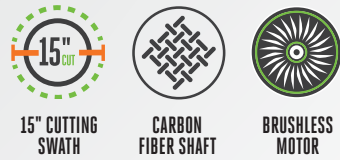

CARBON FIBER SHAFT

4.0 AH BATTERY

HIGH-EFFICIENCY BRUSHLESS MOTOR FOR LIFELONG DURABILITY

CONTINUOUS 16" CUTTING SWATH FOR FASTER, MORE EFFICIENT TRIMMING

Please note: Some features are not available on all models.

ST1521S
15" EGO POWER+ STRING TRIMMER
with POWERLOAD™

World's first self-winding string trimmer. Variable-speed, 15-inch cutting swath with auto-wind head and easy string replacement

GET BACK TO WORK IN SECONDS
PATENTED POWERLOAD™ TECHNOLOGY