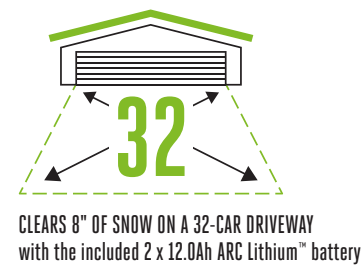

SNT2807 EGO POWER+ 28" 2-STAGE SNOW BLOWER

PEAK POWER TECHNOLOGY™
COMBINES THE POWER OF ANY TWO EGO ARC LITHIUM™ BATTERIES