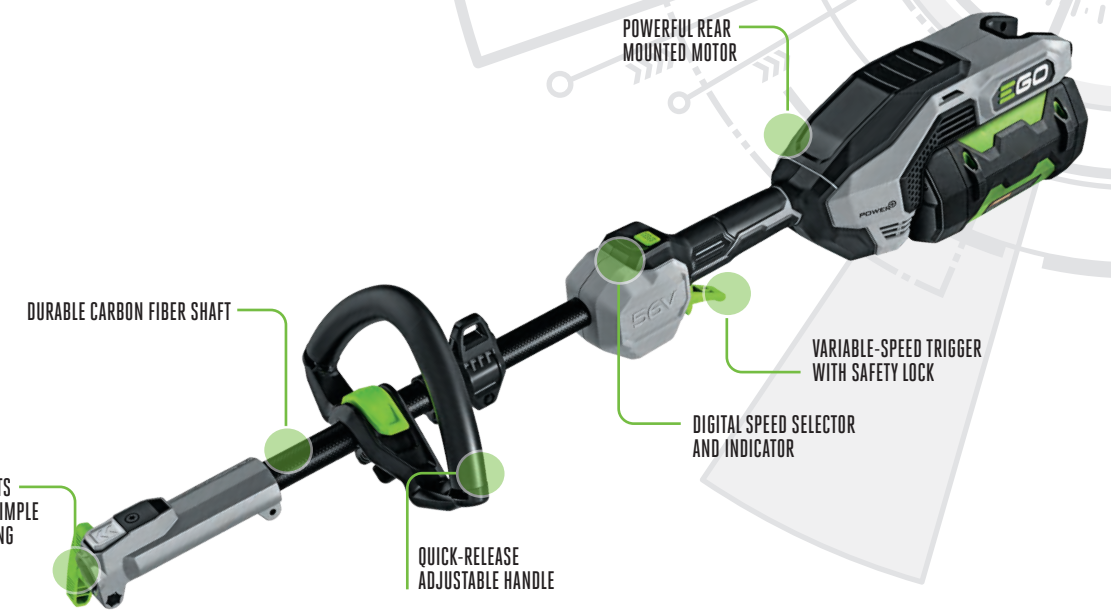

A carbon fiber shaft makes the POWER+ POWERLOAD™ String Trimmer with LINE IQ™ the strongest string trimmer on the market, with the shaft backed by a lifetime warranty.

PTIA 2022 AWARD WINNER

VARIABLE SPEED TRIGGER WITH INTEGRATED LOCK OFF

*Run time may vary and depend on the battery used, charge level of battery, and user's operation technique.

HEDGE TRIMMER

POLE SAW

STRING TRIMMER

EDGER

THE EGO MULTI-HEAD SYSTEM, ONE HEAD POWERS ALL TOOLS

With a single power unit and many different attachments, it's easy to see why the EGO POWER+ Power Head System is a very handy tool to have around. The simple and secure tool-free coupling makes switching attachments quick, easy, and safe. And with our innovative 56V ARC Lithium™ battery supplying all the power you need, you can breeze through a variety of jobs without the fuss or fumes and with less noise than traditional gas-powered tools. Plus the extension pole gives you the reach to tackle any height.

ATTACHMENTS AVAILABLE:

- Extension pole
- Pole saw
- String trimmer
- Hedge trimmer
- Edger
- Cultivator
- Bristle brush
- Rubber broom
- Snow shovel

PH1420 POWER+ CARBON FIBER POWER HEAD

With a powerful and smooth high-efficiency brushless motor, it's lightweight, perfectly balanced, and ready for any job, big or small