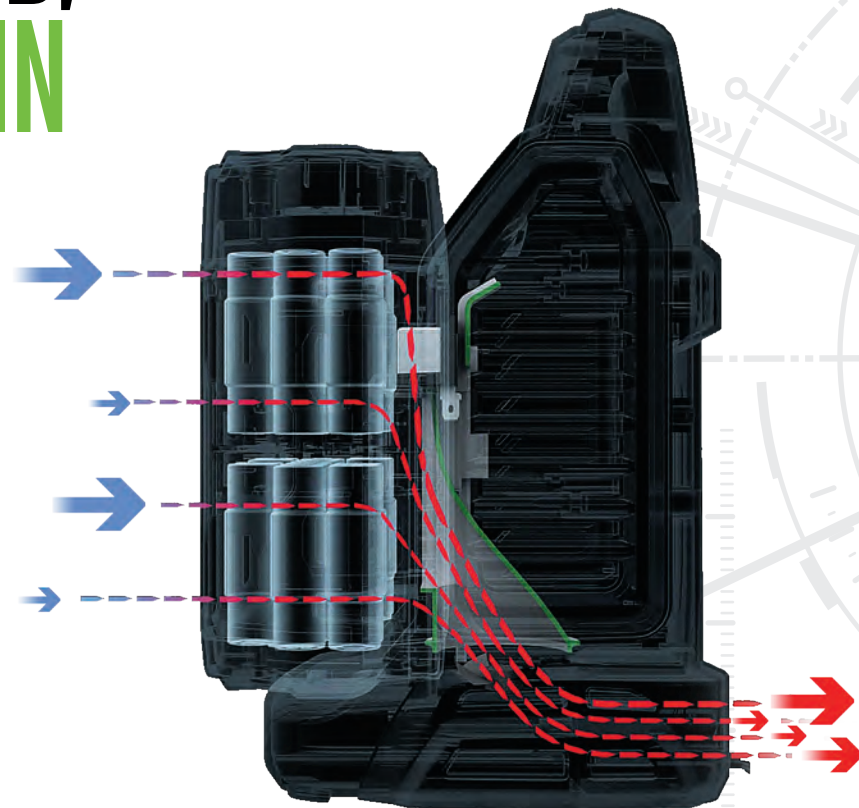

NOT ALL VOLTS ARE CREATED EQUAL

VOLTAGE ≠ PERFORMANCE

Performance of a battery is determined by a combination of **ENERGY(Wh)** and **POWER(W)**

$$\text{CAPACITY (Ah)} \times \text{VOLTAGE (V)} = \text{ENERGY (Wh)}$$

$$\text{VOLTAGE (V)} \times \text{CURRENT (A)} = \text{POWER (W)}$$

FROM EMPTY TO FULLY CHARGED, IN JUST 30 MIN

With a range of battery sizes available from 2.5Ah to 12Ah, you can choose the power you need. When it's time to recharge, the EGO POWER+ Turbo Charger is among the fastest on the market. The intelligent battery control system constantly monitors each cell's charge and temperature to deliver the most efficient and quickest charge.

Plus, the fan-cooling system allows the battery to start charging sooner and finish faster. As a result, the time it takes to refuel the battery is often less than the run time you get from a full charge. So you'll always have a battery ready for all-day power and run time.

- **BA1400T**
  2.5Ah BATTERY
  140Wh, 1P
- **BA2242T**
  4.0Ah BATTERY
  224Wh, 2P
- **BA2800T**
  5.0Ah BATTERY
  280Wh, 2P
- **BA3360T**
  6.0Ah BATTERY
  336Wh, 3P
- **BA4200T**
  7.5Ah BATTERY
  420Wh, 3P
- **BA5600T**
  10.0Ah BATTERY
  560Wh, 4P
- **BA6720T**
  12.0Ah BATTERY
  672Wh, 4P

CH5500 RAPID CHARGER

- Fan-Cooled
- Intelligent Charging Technology
- Integrated LED Charging Indicator

CH2800D DUAL-PORT CHARGER

- Fan-Cooled
- Intelligent Charging Technology
- Sequential Charging with Dual Ports
- Charge two EGO Batteries of Any Size

CH7000 TURBO CHARGER

- Fan-Cooled
- Intelligent Charging Technology
- Integrated LED Charging Indicator

CH3200 320W CHARGER

- Fan-Cooled
- Intelligent Charging Technology
- Integrated LED Charging Indicator

CH2100 STANDARD CHARGER

- Fan-Cooled
- Intelligent Charging Technology
- Integrated LED Charging Indicator

PERFORMANCE SPECIFICATIONS