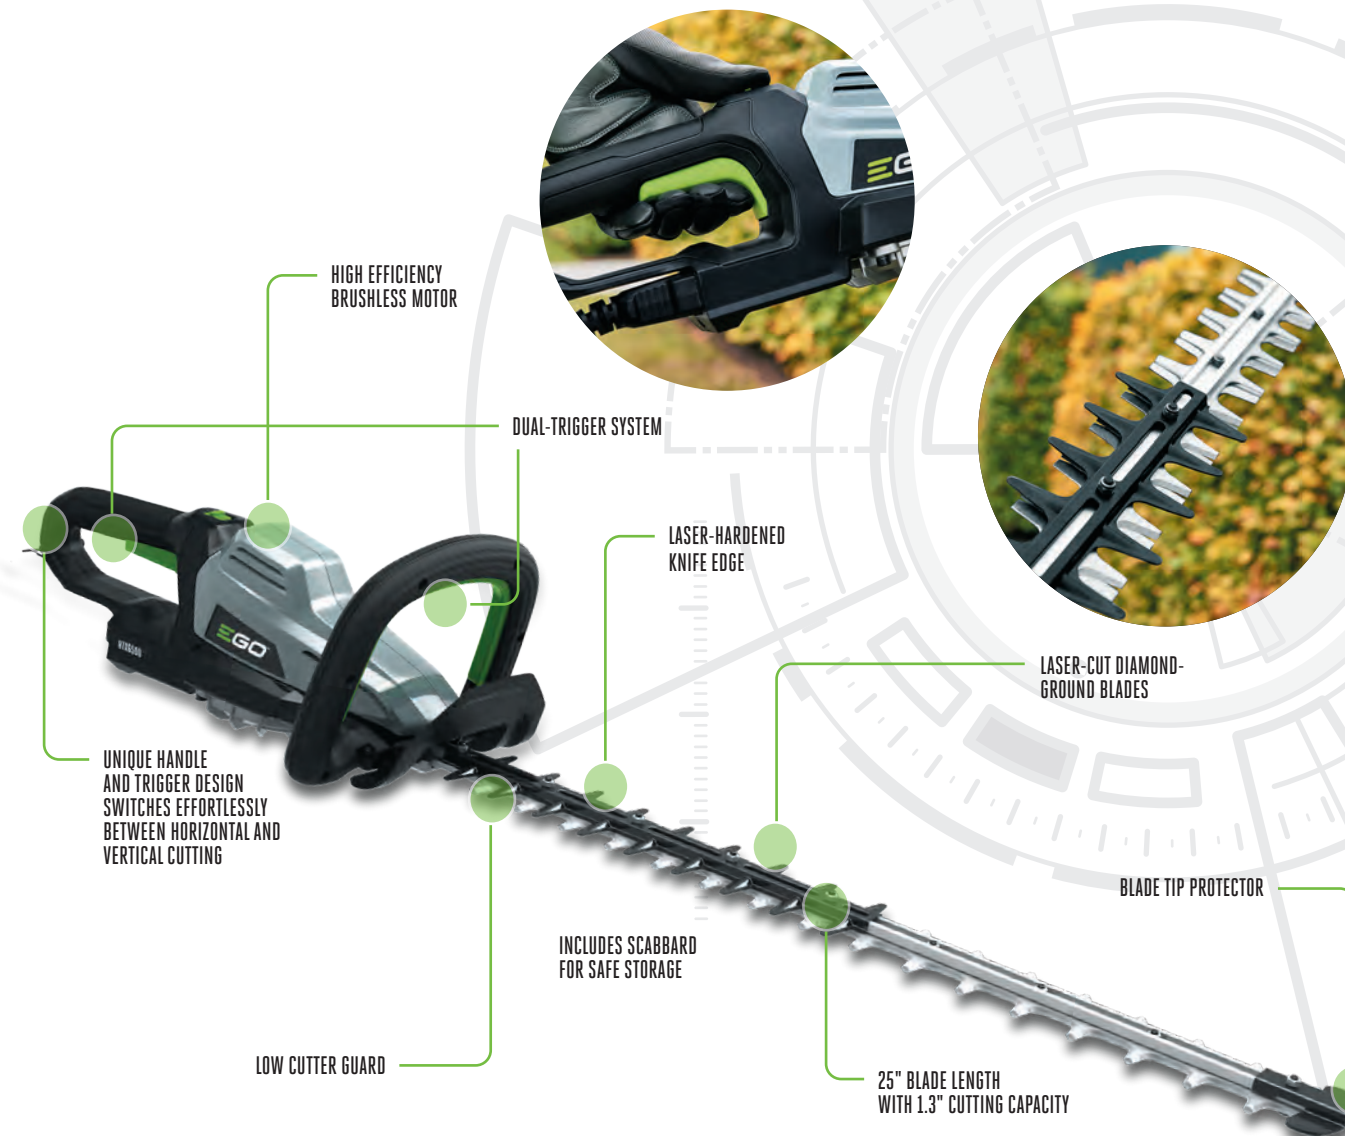

Blades that stay sharper for longer

The high-quality EGO POWER+ blades are made from laser-cut steel with diamond-ground edges, which are laser-hardened to stay sharp longer than conventional blades.

HTX6500 COMMERCIAL BACKPACK SERIES HEDGE TRIMMER