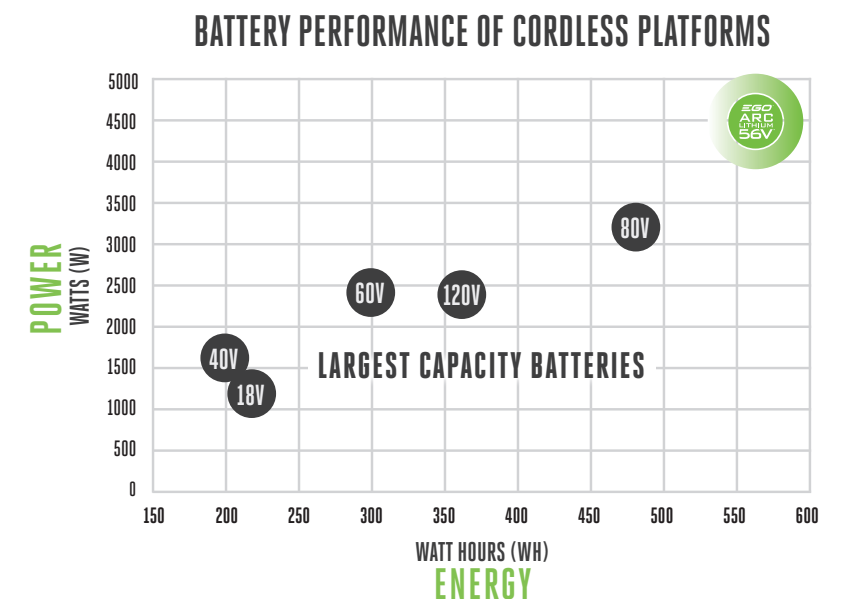

56V BATTERIES DELIVER MORE USABLE POWER THAN ANY OTHER HANDHELD BATTERY