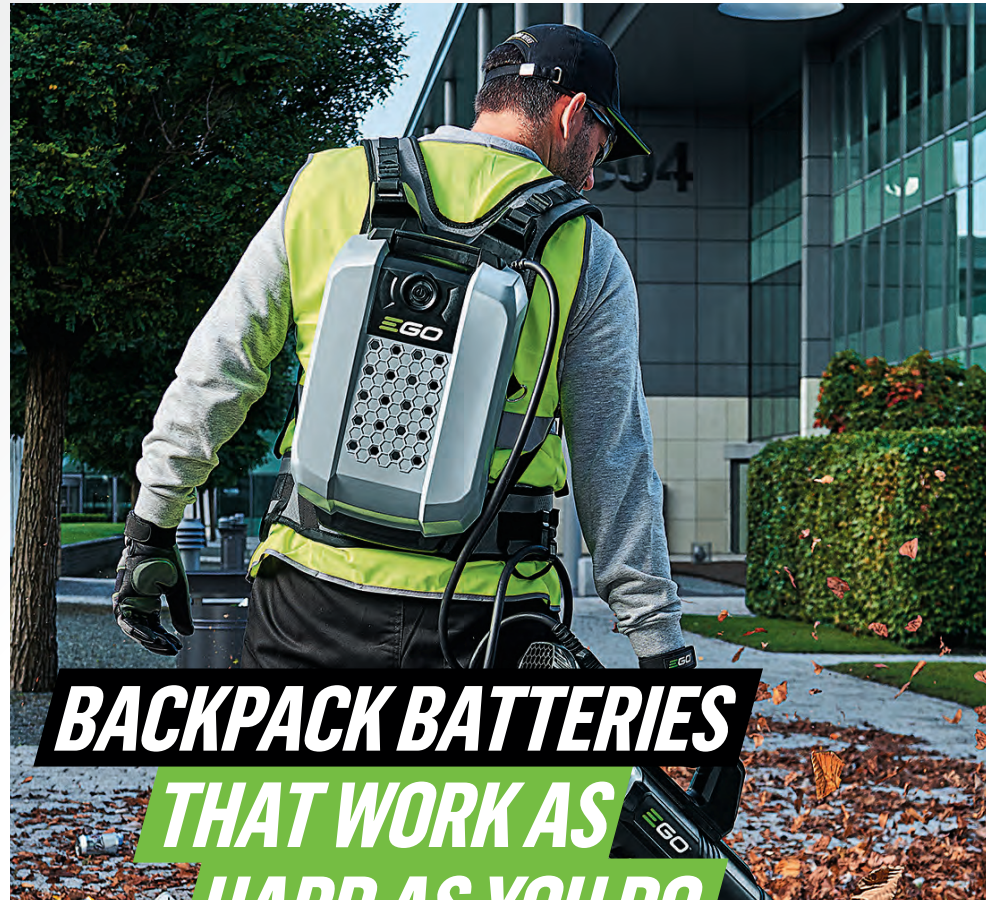

**BACKPACK BATTERIES
THAT WORK AS
HARD AS YOU DO**

Team up your EGO POWER+ tools with one of our lithium-ion backpacks

Balancing exceptional power with user comfort, EGO's lithium-ion BAX1501 backpacks are ergonomically designed to keep you working all day long. The battery pack can be removed from the harness* allowing the battery to be shared among multiple users, each with their own harness.

To ensure optimum performance, efficiency, and longevity, these high-energy capacity batteries incorporate intelligent individual cell monitoring and balancing, both when powering a tool and when recharging.

Designed to perform, built to last

Delivering the run times you demand, EGO POWER+ backpack batteries can give you a full day's work** from a single charge. The high-quality cells with both high power rating and high energy density can handle up to 1,000 charge cycles. Plus, with fast recharging you can go from empty to full in just 3.5 hours.

Flexible performance

With long run times and user-comfort, EGO POWER+ backpack batteries are perfect for all-day use. They're compatible with all EGO POWER+ tools, and as the battery is on the harness and not the tools, they are lighter and even easier to handle.