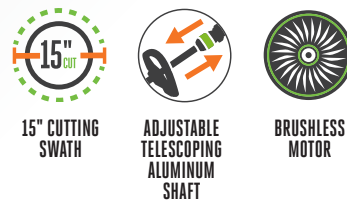

ST1521S
15" EGO POWER+ STRING TRIMMER
with POWERLOAD™

World's first self-winding string trimmer. Variable-speed, 15-inch cutting swath with auto-wind head and easy string replacement

GET BACK TO WORK IN SECONDS
PATENTED POWERLOAD™ TECHNOLOGY

ST1511T
15" EGO POWER+ STRING TRIMMER
with POWERLOAD™

One of the world's most advanced string trimmers. Telescoping shaft, variable-speed, 15-inch cutting swath with auto-wind head and easy string replacement