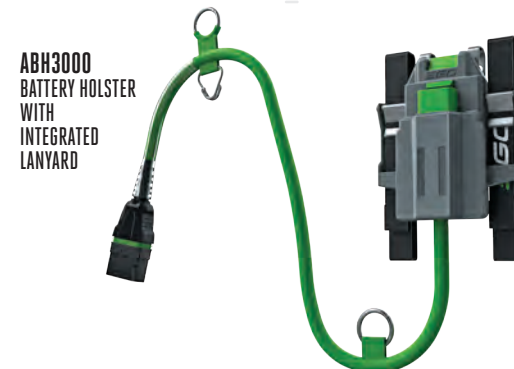

INDUSTRY'S MOST POWERFUL TOP-HANDLE CHAINSAW

EGO's arborist-specialist tool. The Top-Handle Chainsaw is designed to tackle the challenges of all-day professional use and deliver the power of gas at 37.7CC that lasts up to 265 cuts.

With industry-leading ARC Lithium™ battery technology at its heart, the Top-Handle Chainsaw provides unrivaled power, torque, and chain speed, while benefiting from longer run times and fast recharging. And with no pull-cord, no need to run the tool in idle and no hot exhaust, switching to EGO ARC Lithium™ power makes more sense than ever.

A unique Chain-Brake Safety System is a cutting-edge combination of mechanical and electronic technology reducing the risk of injury, stopping the tool's motor faster if kickback occurs.