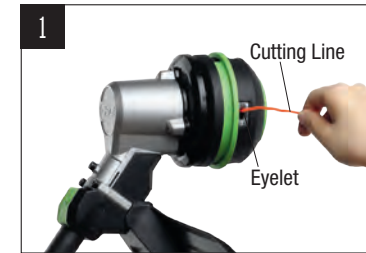

PATENTED POWERLOAD™ TECHNOLOGY

POWERLOAD™ FEED THE LINE PUSH A BUTTON

STEP 1
Insert the line into the eyelet and push the line until the end of the line comes out of the opposite eyelet.