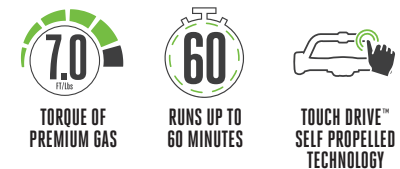

LM2135SP 21" SELECT CUT™ SELF-PROPELLED MOWER

Self-propelled mower with a 21-inch cutting capacity and Select Cut™ Multi-Blade System